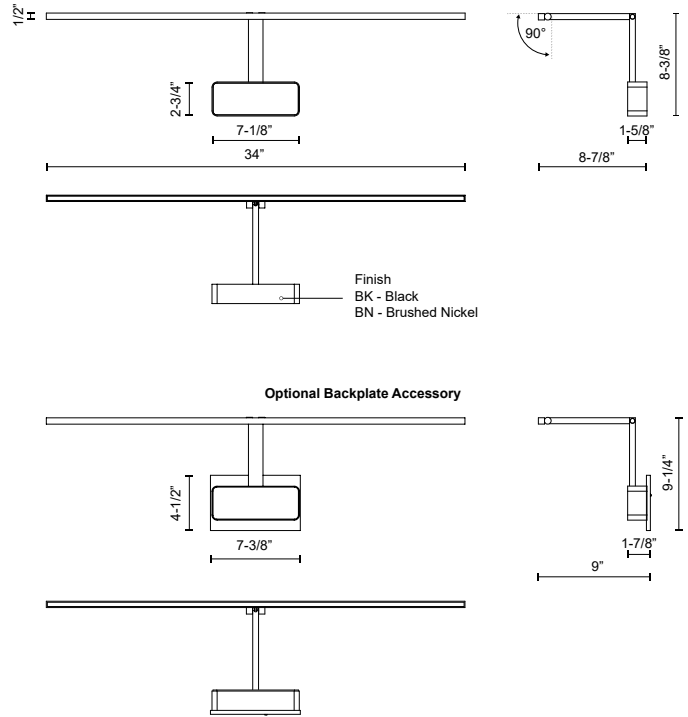

VEGA MINOR PICTURE PL18234

WALL

PROJECT

PL18234-BK
Black

PL18234-BN
Brushed Nickel

SPECIFICATION DETAILS

Fixture Dimensions	W34" x H8-3/8" x E9"
Light Source	LED with DC Driver
Wattage	31W
Total Lumens	2635lm
Delivered Lumens	BK-716lm; BN-1237lm;
Voltage	120V
Color Temperature	3000K
CRI (Ra)	90CRI
Optional Color Temps	2700K - 5000K Available, Minimum Order Quantities Apply
LED Rated Life	50,000 hours
Dimming	100% - 10%, TRIAC or ELV Dimmer (Not Included)
Diffuser Details	Frosted acrylic diffuser
Location	Dry
Illumination Direction	Downlight
Mounting Style	All Orientation; Wall;
CEC Title 24 JA8	Yes, JA8-2022
Canopy Dimensions	W7-3/8" x H4-1/2" x E1-7/8"
Paint Finish	BK02; BN02;

* For custom options, consult factory for details.

* For warranty information, please visit www.kuzcolighting.com/warranty

DESCRIPTION

Following the success of the Vega family is the next evolution of the line, Vega Minor. The diminutive square linear profile envelops and radiates a soft uniform light in a diverse spectrum of lengths and unique configurations. Refined details with crafted finishes augment the reductive silhouette of the expanded collection.