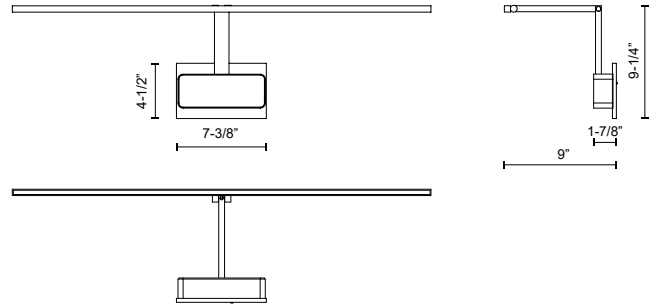

KUZCO

CANADA: 19054 28TH AVENUE - SURREY, BC V3Z 6M3
USA: 3035 E. LONE MOUNTAIN ROAD - LAS VEGAS, NV 89081

WWW.KUZCOLIGHTING.COM

© 2021 KUZCO LIGHTING. ALL RIGHTS RESERVED.

COMMENT