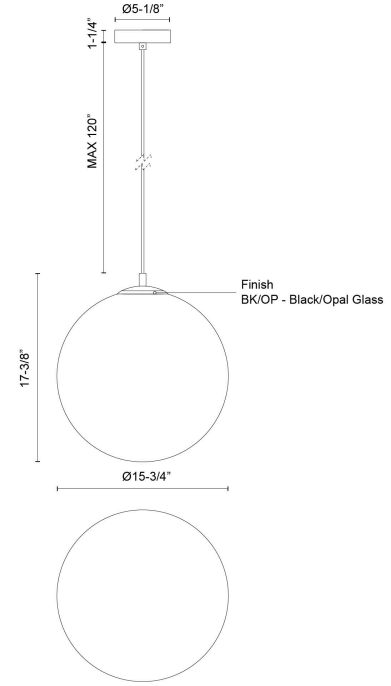

Marco 16-in Pendant

Model	Color Temperature	Wattage	Voltage	Total Lumens	Delivered Lumens	Dimmer Support (Optional, Not Included)
PD43216-5CCT-UNV PD43216-BK/OP-5CCT-UNV	5CCT,2700K,3000K,3500K,4000K,5000K	20W	120-277V	1750lm	980lm*	TRIAC/ELV

SPECIFICATION DETAILS

Fixture Dimensions	D15-3/4" x H17-3/8"
Canopy Dimensions	D5-1/8" x H1-1/4"
Minimum Hang Height	21"
Location	Dry
Diffuser Details	Frosted Acrylic Diffuser
Dimming Range	100% - 10%
Illumination Direction	Omni-directional
Light Source/Life	LED (50,000 hours) 90CRI
Material	Steel, Glass
Sloped Ceiling Adaptable	Yes
Shade Details	Opal Glass Shade
Wire Length	120"
Wire Style	Black Wire
Compliance	ETL Certified: Yes CEC Title 24: Yes