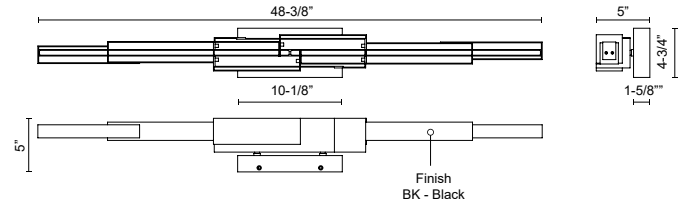

ENZO EW29548-UNV

WALL

PROJECT

Black

SPECIFICATION DETAILS

Fixture Dimensions	W48-3/8" x H5" x E5"
Light Source	LED with DC Driver
Wattage	40W
Total Lumens	3300lm
Delivered Lumens	2310lm
Voltage	120-277V
Color Temperature	3000K
CRI (Ra)	90CRI
Optional Color Temps	2700K - 5000K Available, Minimum Order Quantities Apply
LED Rated Life	50,000 hours
Dimming	100% - 10%, TRIAC or ELV Dimmer (Not Included)
Diffuser Details	Frosted PC Diffuser
Location	Wet
Illumination Direction	Front/Back
Mounting Style	Wall Mount, Horizontal or Vertical
Canopy Dimensions	W10-1/8" x H4-3/4" x E1-5/8"
Paint Finish	BK02
Height to Center	2-1/2"
Material	Aluminum + PC

* For custom options, consult factory for details.

* For warranty information, please visit www.kuzcolighting.com/warranty

DESCRIPTION

The Enzo Collection is a modern take on the brilliance of Art-deco design. From the thoughtful details to the contemporary duotone finish, these fixtures are hard to appreciate without being seen in person. The lighting is omni directional, with frosted acrylic diffusers that are spectacular for setting a mood indoors or outdoors

KUZCO

CANADA: 19054 28TH AVENUE - SURREY, BC V3Z 6M3

USA: 3035 E. LONE MOUNTAIN ROAD - LAS VEGAS, NV 89081

WWW.KUZCOLIGHTING.COM

© 2023 KUZCO LIGHTING. ALL RIGHTS RESERVED.

COMMENT