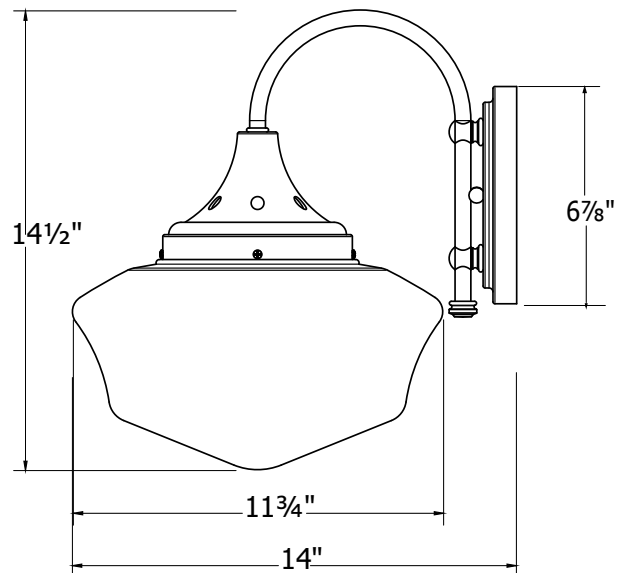

Shipping:

At Montclair Light Works we proudly manufacture, assemble, and ship your lamp within 3 weeks from our factory in Montclair CA.