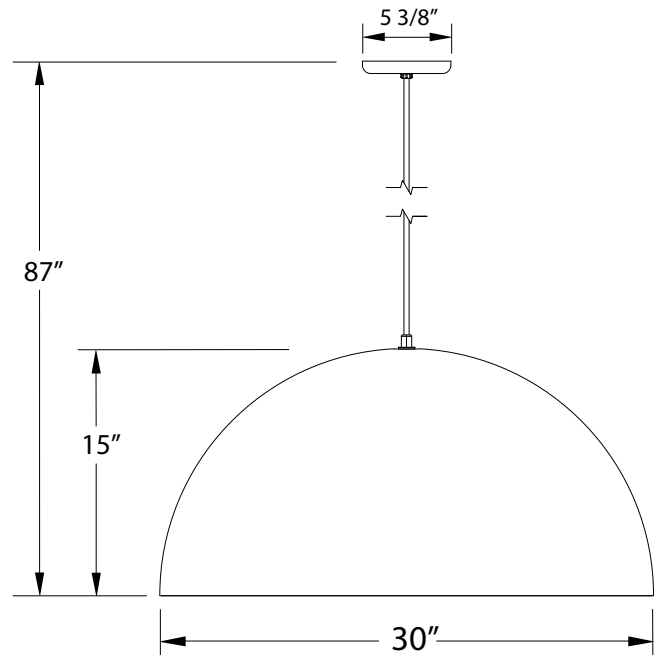

Shipping:

At Montclair Light Works we proudly manufacture, assemble, and ship your lamp within 3 weeks from our factory in Montclair CA.