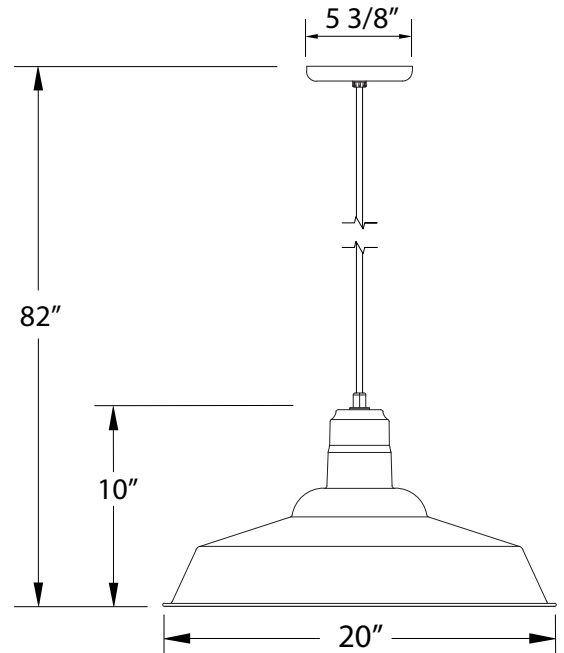

Shipping:

At Montclair Light Works we proudly manufacture, assemble, and ship your lamp within 3 weeks from our factory in Montclair CA.