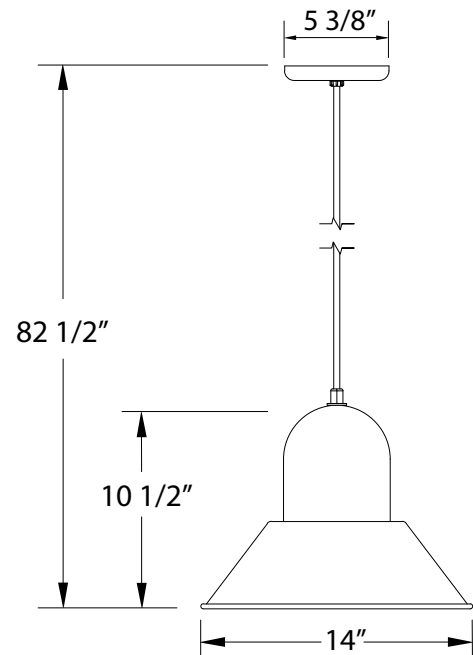

Shipping:

At Montclair Light Works we proudly manufacture, assemble, and ship your lamp within 3 weeks from our factory in Montclair CA.