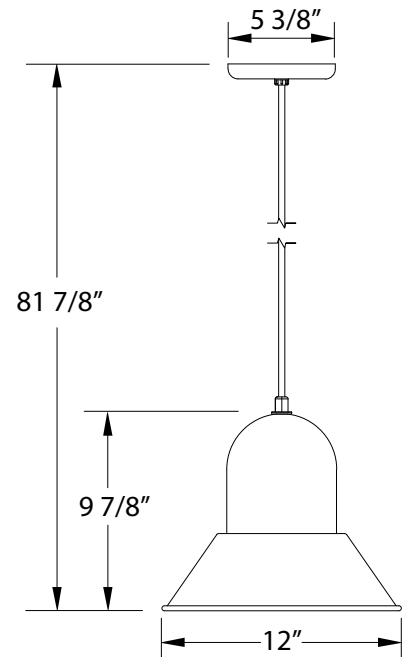

Shipping:

At Montclair Light Works we proudly manufacture, assemble, and ship your lamp within 3 weeks from our factory in Montclair CA.