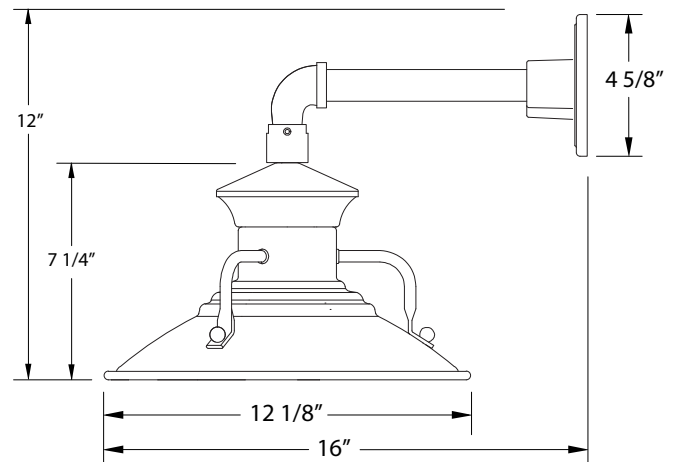

Shipping:

At Montclair Light Works we proudly manufacture, assemble, and ship your lamp within 3 weeks from our factory in Montclair CA.