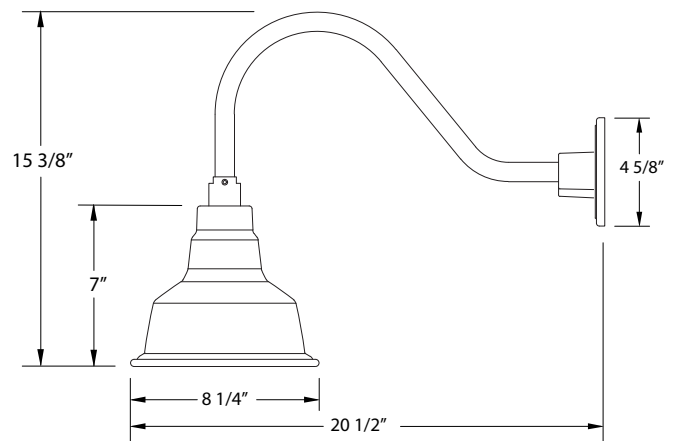

Shipping:

At Montclair Light Works we proudly manufacture, assemble, and ship your lamp within 3 weeks from our factory in Montclair CA.