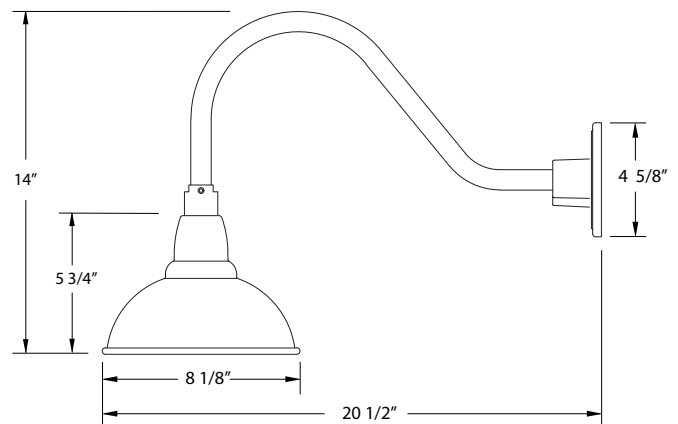

Shipping:

At Montclair Light Works we proudly manufacture, assemble, and ship your lamp within 3 weeks from our factory in Montclair CA.