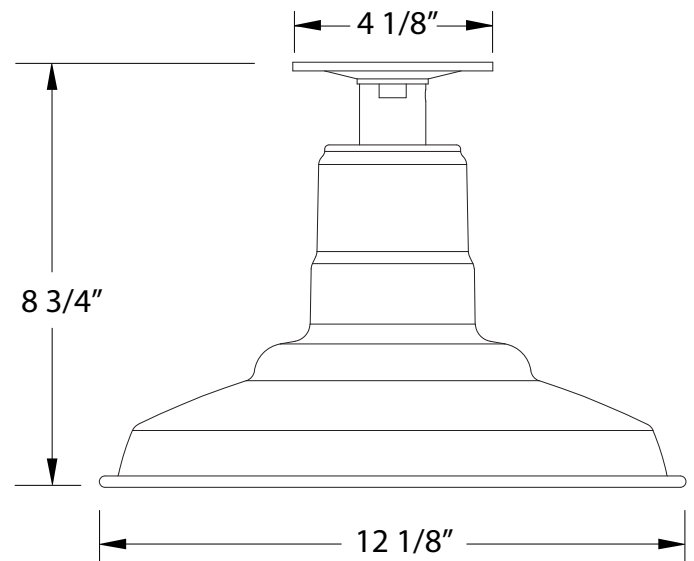

Shipping:

At Montclair Light Works we proudly manufacture, assemble, and ship your lamp within 3 weeks from our factory in Montclair CA.