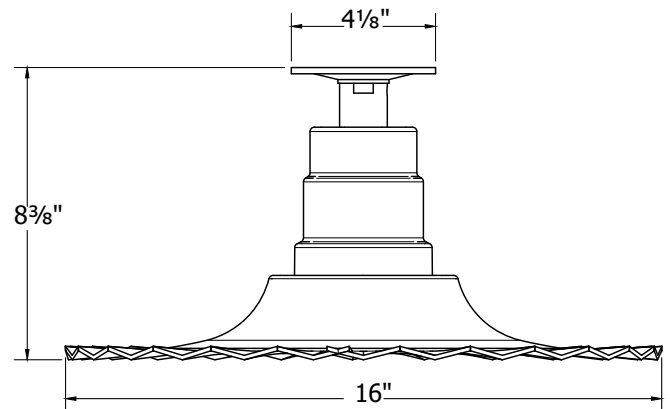

Shipping:

At Montclair Light Works we proudly manufacture, assemble, and ship your lamp within 3 weeks from our factory in Montclair CA.