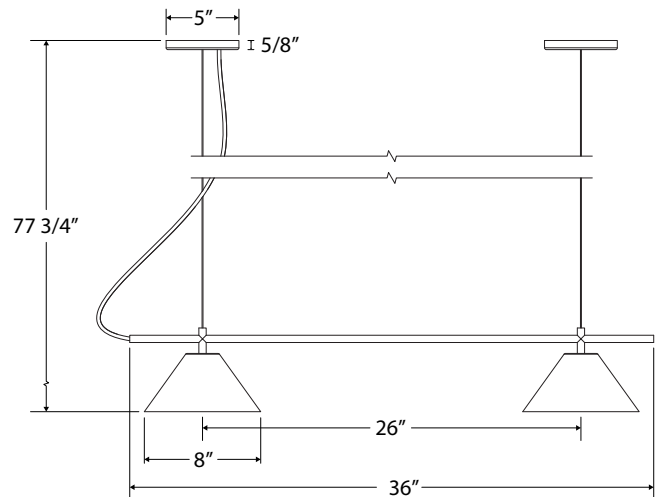

JOB/LOCATION

QUANTITY

DATE

NOTES