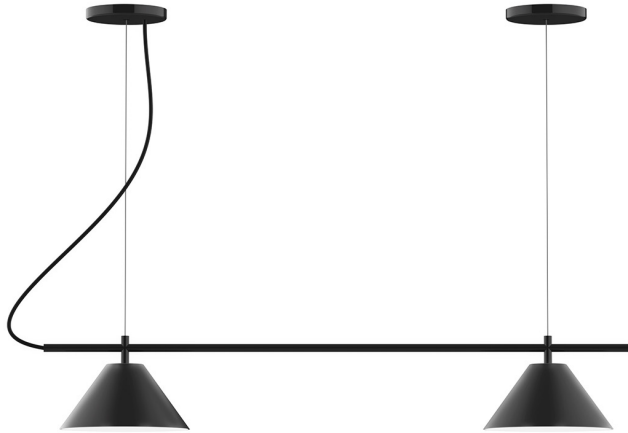

## AXIS PINNACLE 2-LIGHT LINEAR LED CHANDELIER

CHB421-L12

### FEATURES + BENEFITS

- Metal RLM shades are spun from heavy duty aluminum.
- Polyester powder coat finish provides color retention and scratch resistance.
- White powder coat shade interior for maximum light output.
- Black SJT Cord is standard. Stainless steel cable mount.
- UL Listed for Dry Location.
- Warranty: Limited 1 Year. LED Warranty: Limited 5 Year.
- Made in USA.

### Product Dimensions:

Width 8", Shade Height 4", Length 36", Overall Height 77.75", Canopy (2) 5" diameter

### Lamping:

Integrated LED Panel: 10W, 800lm, 94.5 Adjustable  
CCT-2700-3000-3500K