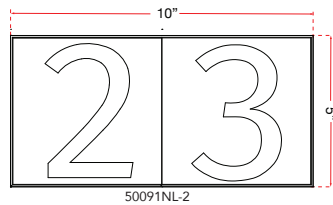

ABRA MODEL **50091NL-2-MB**

Double box number light with photocell with Two three or Four Number

FAMILY NAME **Numero**

UPC 00810035191167

FIXTURE MATERIAL				FIXTURE DIMENSIONS IN INCHES										
Frame Material	Finishes Available	Diffuser Type	Diffuser Finish	Diameter	Height	o.a.h	Width	Length	Ext	Weight	ADA	Location	Rating	Compliance
Steel	MB-Matte Black	Acrylic	White		5	5	10		2.16		Compliant	Wall Mount only	Wet Location	cETL
LAMPING										Compatible Dimmers	Junction Box Type	SUPPLIED		
Lamp Type	Lamp qty	Wattage	Max Wattage	Base	Kelvin	CRI	Initial Lumen's	Delivered Lumen's	Voltage		Standard 4 x 4 Octagon Box			
LED	2	5.5w	11w	Solid State Module	3000k	90+	935	701.25 estimated	120v					
SPECIAL NOTES														