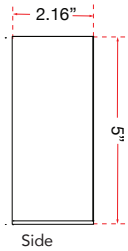

ABRA MODEL **50091NL-2-MB**

Double box number light with photocell with Two three or Four Number

FAMILY NAME **Numero**

UPC 00810035191167

FIXTURE MATERIAL				FIXTURE DIMENSIONS IN INCHES										
Frame Material	Finishes Available	Diffuser Type	Diffuser Finish	Diameter	Height	o.a.h	Width	Length	Ext	Weight	ADA	Location	Rating	Compliance
Steel	MB-Matte Black	Acrylic	White		5	5	10		2.16		Compliant	Wall Mount only	Wet Location	cETL
LAMPING										Compatible Dimmers	Junction Box Type	SUPPLIED		
Lamp Type	Lamp qty	Wattage	Max Wattage	Base	Kelvin	CRI	Initial Lumen's	Delivered Lumen's	Voltage		Standard 4 x 4 Octagon Box			
LED	2	5.5w	11w	Solid State Module	3000k	90+	935	701.25 estimated	120v					
SPECIAL NOTES														