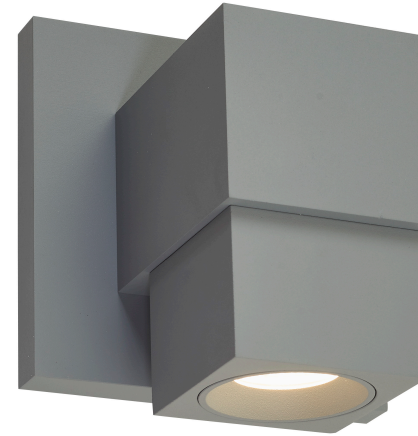

ABRA MODEL **50066ODW-SL**  
 Family Name **Optics**

Wet Location Down Light Wall Washer  
 UPC 00810035191099

FIXTURE MATERIAL			
Frame Material	Finishes Available	Diffuser	
		Type	Finish
Steel	SL-Silica MB-Matte Black		Clear

DIMENSIONS IN INCHES								
Fixture			Diffuser		Back-Plate			
Width	Height	Ext	Diam	Height	Diam	Width	Depth	
4.72	4	3.95						

CERTIFICATION		
Location	Rating	Compliance
Wall	Damp	cETLus

LAMPING									
Lamp Type	Lamp qty	Wattage	Max Wattage	Base	Kelvin	CRI	Initial Lumen's	Delivered Lumen's	Voltage
LED	1	6w	6w	Solid State Module	3000	90	510	357 estimated	120v