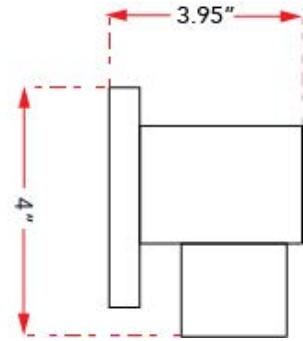

ABRA MODEL **50066ODW-SL**  
 Family Name **Optics**

Wet Location Down Light Wall Washer  
 UPC 00810035191099

FIXTURE MATERIAL			
Frame Material	Finishes Available	Diffuser	
		Type	Finish
Steel	SL-Silica MB-Matte Black		Clear

DIMENSIONS IN INCHES								
Fixture			Diffuser		Back-Plate			
Width	Height	Ext	Diam	Height	Diam	Width	Depth	
4.72	4	3.95						

CERTIFICATION		
Location	Rating	Compliance
Wall	Damp	cETLus

LAMPING									
Lamp Type	Lamp qty	Wattage	Max Wattage	Base	Kelvin	CRI	Initial Lumen's	Delivered Lumen's	Voltage
LED	1	6w	6w	Solid State Module	3000	90	510	357 estimated	120v