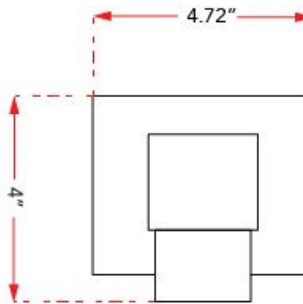

ABRA MODEL **50066ODW-SL**  
 Family Name **Optics**

Wet Location Down Light Wall Washer  
 UPC 00810035191099

FIXTURE MATERIAL			
Frame Material	Finishes Available	Diffuser	
		Type	Finish
Steel	SL-Silica MB-Matte Black		Clear

DIMENSIONS IN INCHES								
Fixture			Diffuser		Back-Plate			
Width	Height	Ext	Diam	Height	Diam	Width	Depth	
4.72	4	3.95						

CERTIFICATION		
Location	Rating	Compliance
Wall	Damp	cETLus

LAMPING									
Lamp Type	Lamp qty	Wattage	Max Wattage	Base	Kelvin	CRI	Initial Lumen's	Delivered Lumen's	Voltage
LED	1	6w	6w	Solid State Module	3000	90	510	357 estimated	120v