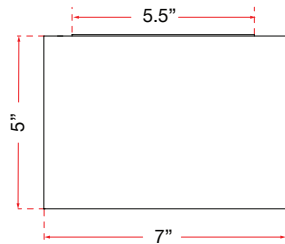

ABRA MODEL **500130DW-MB**

Wet Location Miter Glass LED Wall

FAMILY NAME **Loki**

UPC 00810035190757

FIXTURE MATERIAL				FIXTURE DIMENSIONS IN INCHES										
Frame Material	Finishes Available	Diffuser Type	Diffuser Finish	Diameter	Height	o.a.h	Width	Length	Ext	Weight	ADA	Location	Rating	Compliance
Steel	MB-Matte Black SL-Silica,316STS-Stainless Steel	Glass	Frosted		18.7	13.6	7		5	12		Wall Mount only	Wet Location	cETL
LAMPING										Compatible Dimmers	Junction Box Type	SUPPLIED		
Lamp Type	Lamp qty	Wattage	Max Wattage	Base	Kelvin	CRI	Initial Lumen's	Delivered Lumen's	Voltage		Standard 4 x 4 Octagon Box			
LED	1	18w	18w	Solid State Module	3000k	90+	1530	1071 estimated	120v	SPECIAL NOTES				