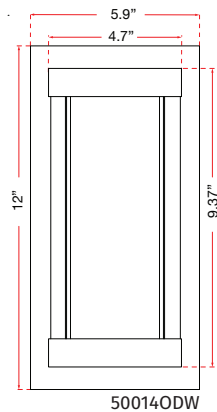

ABRA MODEL **500130DW-MB**

Wet Location Miter Glass LED Wall

FAMILY NAME **Loki**

UPC 00810035190757

FIXTURE MATERIAL				FIXTURE DIMENSIONS IN INCHES										
Frame Material	Finishes Available	Diffuser Type	Diffuser Finish	Diameter	Height	o.a.h	Width	Length	Ext	Weight	ADA	Location	Rating	Compliance
Steel	MB-Matte Black SL-Silica,316STS-Stainless Steel	Glass	Frosted		18.7	13.6	7		5	12		Wall Mount only	Wet Location	cETL
LAMPING										Compatible Dimmers	Junction Box Type	SUPPLIED		
Lamp Type	Lamp qty	Wattage	Max Wattage	Base	Kelvin	CRI	Initial Lumen's	Delivered Lumen's	Voltage		Standard 4 x 4 Octagon Box			
LED	1	18w	18w	Solid State Module	3000k	90+	1530	1071 estimated	120v	SPECIAL NOTES				