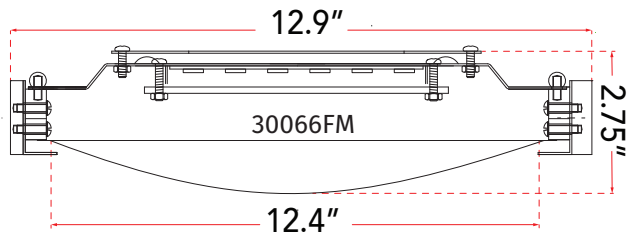

ABRA MODEL **30066FM-BN**

13" Low Profile Frosted Glass Flushmount with High Output Dimmable LED

FAMILY NAME **Halo**

UPC **00858083007719**

FIXTURE MATERIAL				FIXTURE DIMENSIONS IN INCHES										
Frame Material	Finishes Available	Diffuser Type	Diffuser Finish	Diameter	Height	o.a.h	Width	Length	Ext	Weight	ADA	Location	Rating	Compliance
Metal	BN-Brushed Nickel CH-Chrome	Glass	Frosted	12.9	2.75	2.75				5.5		Ceiling Mount only	Damp Location	cETL
LAMPING										Compatible Dimmers		Junction Box Type		SUPPLIED
Lamp Type	Lamp qty	Wattage	Max Wattage	Base	Kelvin	CRI	Initial Lumen's	Delivered Lumen's	Voltage			Standard 4 x 4 Octagon Box		
LED	1	20w	20w	Solid State Module	3000k	90+	1700	1190 estimated	120v					
SPECIAL NOTES														