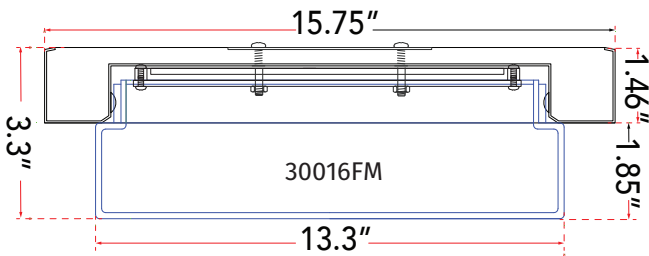

ABRA MODEL **30016FM-CH**

16" Stepped Opal Glass Flushmount with High Output Dimmable LED

FAMILY NAME **Step**

UPC **00858083007566**

FIXTURE MATERIAL				FIXTURE DIMENSIONS IN INCHES										
Frame Material	Finishes Available	Diffuser Type	Diffuser Finish	Diameter	Height	o.a.h	Width	Length	Ext	Weight	ADA	Location	Rating	Compliance
Metal	CH-Chrome BN-Brushed Nickel, BZ-Bronze	Glass	Opal	15.75	3.3	3.3				9.5		Ceiling Mount only	Damp Location	cETL T-24
LAMPING										Compatible Dimmers		Junction Box Type		SUPPLIED
Lamp Type	Lamp qty	Wattage	Max Wattage	Base	Kelvin	CRI	Initial Lumen's	Delivered Lumen's	Voltage			Standard 4 x 4 Octagon Box		
LED	1	29w	22w	Solid State Module	3000k	90+	2465	1726 estimated	120v			SPECIAL NOTES		