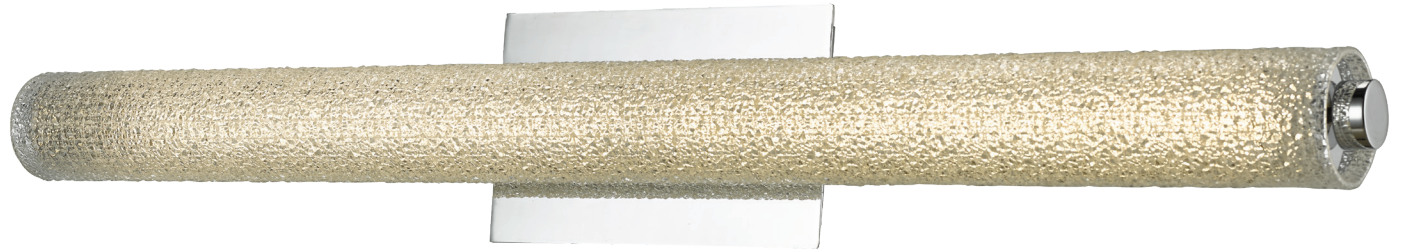

ABRA MODEL **20095WV-BN**  
 FAMILY NAME **Radius**

**31" Hand Blown Diamond Glass Tube LED Vanity**  
 UPC **00858083007450**

FIXTURE MATERIAL				FIXTURE DIMENSIONS IN INCHES										
Frame Material	Finishes Available	Diffuser Type	Diffuser Finish	Diameter	Height	o.a.h	Width	Length	Ext	Weight	ADA	Location	Rating	Compliance
Metal	BN-Brushed Nickel CH-Chrome	Glass	Diamond		2.4	4.7		31.6	3.25	6.5	Compliant	Wall Mount only	Damp Location	cETL
LAMPING										Compatible Dimmers		Junction Box Type		SUPPLIED
Lamp Type	Lamp qty	Wattage	Max Wattage	Base	Kelvin	CRI	Initial Lumen's	Delivered Lumen's	Voltage			Standard 4 x 4 Octagon Box		
LED	1	36w	36w	Solid State Module	3000k	90+	3060	2142 estimated	120v	SPECIAL NOTES				