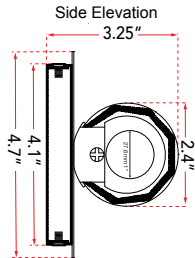

ABRA MODEL **20095WV-BN**  
 FAMILY NAME **Radius**

**31" Hand Blown Diamond Glass Tube LED Vanity**  
 UPC **00858083007450**

FIXTURE MATERIAL				FIXTURE DIMENSIONS IN INCHES										
Frame Material	Finishes Available	Diffuser Type	Diffuser Finish	Diameter	Height	o.a.h	Width	Length	Ext	Weight	ADA	Location	Rating	Compliance
Metal	BN-Brushed Nickel CH-Chrome	Glass	Diamond		2.4	4.7		31.6	3.25	6.5	Compliant	Wall Mount only	Damp Location	cETL
LAMPING										Compatible Dimmers		Junction Box Type		SUPPLIED
Lamp Type	Lamp qty	Wattage	Max Wattage	Base	Kelvin	CRI	Initial Lumen's	Delivered Lumen's	Voltage			Standard 4 x 4 Octagon Box		
LED	1	36w	36w	Solid State Module	3000k	90+	3060	2142 estimated	120v	SPECIAL NOTES				