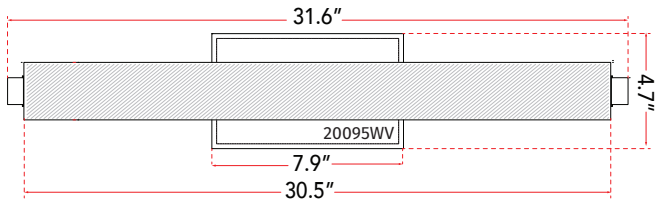

ABRA MODEL **20095WV-BN**  
 FAMILY NAME **Radius**

**31" Hand Blown Diamond Glass Tube LED Vanity**  
 UPC **00858083007450**

FIXTURE MATERIAL				FIXTURE DIMENSIONS IN INCHES										
Frame Material	Finishes Available	Diffuser Type	Diffuser Finish	Diameter	Height	o.a.h	Width	Length	Ext	Weight	ADA	Location	Rating	Compliance
Metal	BN-Brushed Nickel CH-Chrome	Glass	Diamond		2.4	4.7		31.6	3.25	6.5	Compliant	Wall Mount only	Damp Location	cETL
LAMPING										Compatible Dimmers		Junction Box Type		SUPPLIED
Lamp Type	Lamp qty	Wattage	Max Wattage	Base	Kelvin	CRI	Initial Lumen's	Delivered Lumen's	Voltage			Standard 4 x 4 Octagon Box		
LED	1	36w	36w	Solid State Module	3000k	90+	3060	2142 estimated	120v	SPECIAL NOTES				