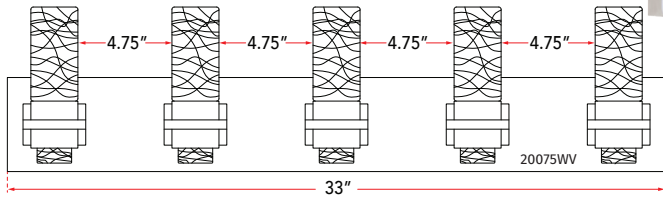

ABRA MODEL **20075WV-CH**

**Solid Crystal Glass Vanity**

FAMILY NAME **Krypton**

UPC **00810035190443**

FIXTURE MATERIAL				FIXTURE DIMENSIONS IN INCHES										
Frame Material	Finishes Available	Diffuser Type	Diffuser Finish	Diameter	Height	o.a.h	Width	Length	Ext	Weight	ADA	Location	Rating	Compliance
Steel	CH-Chrome	Glass	Seed		8.26	8.26		33	4.33			Wall Mount only	Damp Location	cETL

LAMPING									
Lamp Type	Lamp qty	Wattage	Max Wattage	Base	Kelvin	CRI	Initial Lumen's	Delivered Lumen's	Voltage
LED	10	3.5w	35w	Solid State Module	3000k	90+	2975	2083 estimated	120v

Compatible Dimmers	Junction Box Type	SUPPLIED
	Standard 4 x 4 Octagon Box	