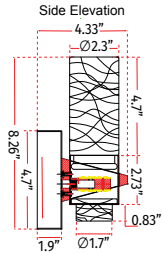

ABRA MODEL **20075WV-CH**

**Solid Crystal Glass Vanity**

FAMILY NAME **Krypton**

UPC **00810035190443**

FIXTURE MATERIAL				FIXTURE DIMENSIONS IN INCHES										
Frame Material	Finishes Available	Diffuser Type	Diffuser Finish	Diameter	Height	o.a.h	Width	Length	Ext	Weight	ADA	Location	Rating	Compliance
Steel	CH-Chrome	Glass	Seed		8.26	8.26		33	4.33			Wall Mount only	Damp Location	cETL

LAMPING									
Lamp Type	Lamp qty	Wattage	Max Wattage	Base	Kelvin	CRI	Initial Lumen's	Delivered Lumen's	Voltage
LED	10	3.5w	35w	Solid State Module	3000k	90+	2975	2083 estimated	120v

Compatible Dimmers	Junction Box Type	SUPPLIED
	Standard 4 x 4 Octagon Box	