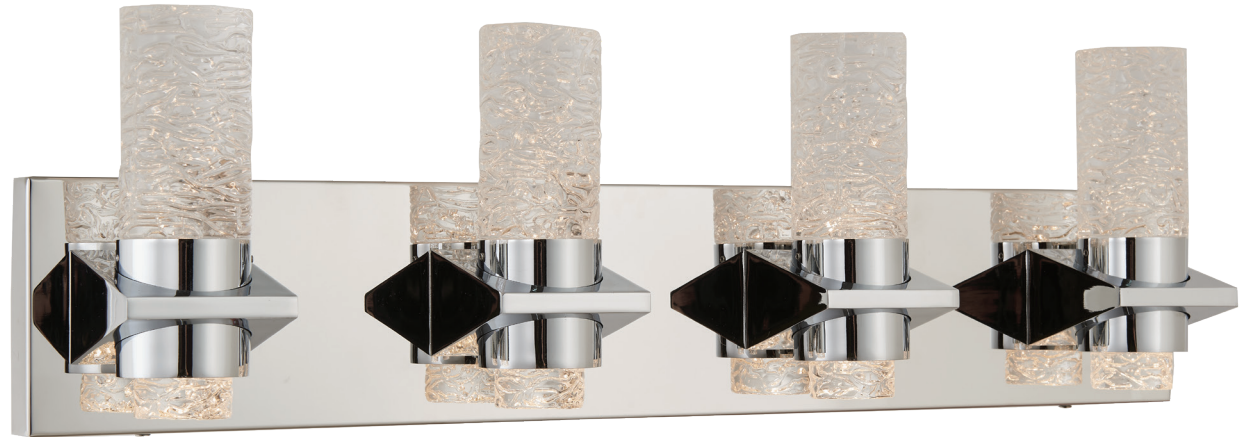

ABRA MODEL **20074WV-CH**

**Solid Crystal Glass Vanity**

FAMILY NAME **Krypton**

UPC **00810035190436**

FIXTURE MATERIAL				FIXTURE DIMENSIONS IN INCHES										
Frame Material	Finishes Available	Diffuser Type	Diffuser Finish	Diameter	Height	o.a.h	Width	Length	Ext	Weight	ADA	Location	Rating	Compliance
Steel	CH-Chrome	Glass	Seed		8.26	8.26		26	4.33			Wall Mount only	Damp Location	cETL
LAMPING										Compatible Dimmers		Junction Box Type		SUPPLIED
Lamp Type	Lamp qty	Wattage	Max Wattage	Base	Kelvin	CRI	Initial Lumen's	Delivered Lumen's	Voltage			Standard 4 x 4 Octagon Box		
LED	8	3.5w	28w	Solid State Module	3000k	90+	2380	1666 estimated	120v					
SPECIAL NOTES														