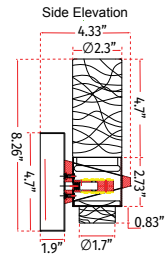

ABRA MODEL **20074WV-CH**

**Solid Crystal Glass Vanity**

FAMILY NAME **Krypton**

UPC **00810035190436**

FIXTURE MATERIAL				FIXTURE DIMENSIONS IN INCHES										
Frame Material	Finishes Available	Diffuser Type	Diffuser Finish	Diameter	Height	o.a.h	Width	Length	Ext	Weight	ADA	Location	Rating	Compliance
Steel	CH-Chrome	Glass	Seed		8.26	8.26		26	4.33			Wall Mount only	Damp Location	cETL
LAMPING										Compatible Dimmers		Junction Box Type		SUPPLIED
Lamp Type	Lamp qty	Wattage	Max Wattage	Base	Kelvin	CRI	Initial Lumen's	Delivered Lumen's	Voltage			Standard 4 x 4 Octagon Box		
LED	8	3.5w	28w	Solid State Module	3000k	90+	2380	1666 estimated	120v					
SPECIAL NOTES														