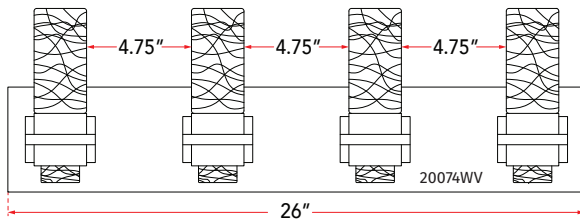

ABRA MODEL **20074WV-CH**

**Solid Crystal Glass Vanity**

FAMILY NAME **Krypton**

UPC **00810035190436**

FIXTURE MATERIAL				FIXTURE DIMENSIONS IN INCHES										
Frame Material	Finishes Available	Diffuser Type	Diffuser Finish	Diameter	Height	o.a.h	Width	Length	Ext	Weight	ADA	Location	Rating	Compliance
Steel	CH-Chrome	Glass	Seed		8.26	8.26		26	4.33			Wall Mount only	Damp Location	cETL
LAMPING										Compatible Dimmers		Junction Box Type		SUPPLIED
Lamp Type	Lamp qty	Wattage	Max Wattage	Base	Kelvin	CRI	Initial Lumen's	Delivered Lumen's	Voltage			Standard 4 x 4 Octagon Box		
LED	8	3.5w	28w	Solid State Module	3000k	90+	2380	1666 estimated	120v					
SPECIAL NOTES														