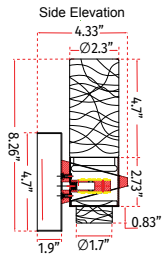

ABRA MODEL **20073WV-CH**

**Solid Crystal Glass Vanity**

FAMILY NAME **Krypton**

UPC **00810035190429**

FIXTURE MATERIAL				FIXTURE DIMENSIONS IN INCHES										
Frame Material	Finishes Available	Diffuser Type	Diffuser Finish	Diameter	Height	o.a.h	Width	Length	Ext	Weight	ADA	Location	Rating	Compliance
Steel	CH-Chrome	Glass	Seed		8.26	8.26		18.9	4.33			Wall Mount only	Damp Location	cETL
LAMPING										Compatible Dimmers		Junction Box Type		SUPPLIED
Lamp Type	Lamp qty	Wattage	Max Wattage	Base	Kelvin	CRI	Initial Lumen's	Delivered Lumen's	Voltage			Standard 4 x 4 Octagon Box		
LED	6	3.5w	21w	Solid State Module	3000k	90+	1785	1250 estimated	120v					
SPECIAL NOTES														