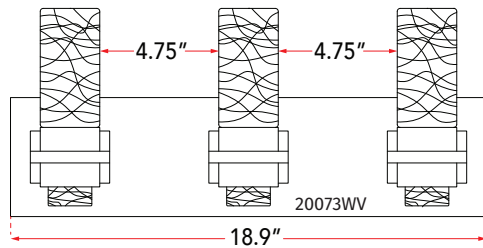

ABRA MODEL **20073WV-CH**

**Solid Crystal Glass Vanity**

FAMILY NAME **Krypton**

UPC **00810035190429**

FIXTURE MATERIAL				FIXTURE DIMENSIONS IN INCHES										
Frame Material	Finishes Available	Diffuser Type	Diffuser Finish	Diameter	Height	o.a.h	Width	Length	Ext	Weight	ADA	Location	Rating	Compliance
Steel	CH-Chrome	Glass	Seed		8.26	8.26		18.9	4.33			Wall Mount only	Damp Location	cETL
LAMPING										Compatible Dimmers		Junction Box Type		SUPPLIED
Lamp Type	Lamp qty	Wattage	Max Wattage	Base	Kelvin	CRI	Initial Lumen's	Delivered Lumen's	Voltage			Standard 4 x 4 Octagon Box		
LED	6	3.5w	21w	Solid State Module	3000k	90+	1785	1250 estimated	120v					
SPECIAL NOTES														