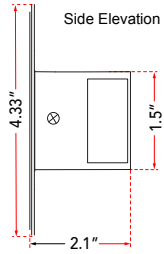

ABRA MODEL **20018WV-BA**

Vertical or Horizontal Mount 36" Dimmable LED Vanity Bar

FAMILY NAME **Sabre**

UPC **00858083007948**

FIXTURE MATERIAL				FIXTURE DIMENSIONS IN INCHES										
Frame Material	Finishes Available	Diffuser Type	Diffuser Finish	Diameter	Height	o.a.h	Width	Length	Ext	Weight	ADA	Location	Rating	Compliance
Aluminum	BA-Brushed Aluminum CH-Chrome	Acrylic	White		1.5	4.33		36	2.1		Compliant	Wall Mount only	Damp Location	cETL T-24
LAMPING										Compatible Dimmers		Junction Box Type		SUPPLIED
Lamp Type	Lamp qty	Wattage	Max Wattage	Base	Kelvin	CRI	Initial Lumen's	Delivered Lumen's	Voltage	Most Dimmers		Standard 4 x 4 Octagon Box		
LED	1	35w	35w	Solid State Module	3000k	90+	2975	2083 estimated	120v	SPECIAL NOTES				