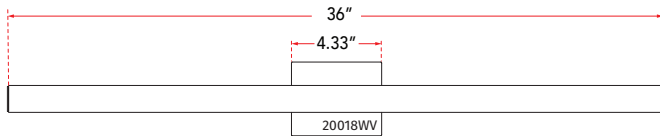

ABRA MODEL **20018WV-BA**

Vertical or Horizontal Mount 36" Dimmable LED Vanity Bar

FAMILY NAME **Sabre**

UPC **00858083007948**

FIXTURE MATERIAL				FIXTURE DIMENSIONS IN INCHES										
Frame Material	Finishes Available	Diffuser Type	Diffuser Finish	Diameter	Height	o.a.h	Width	Length	Ext	Weight	ADA	Location	Rating	Compliance
Aluminum	BA-Brushed Aluminum CH-Chrome	Acrylic	White		1.5	4.33		36	2.1		Compliant	Wall Mount only	Damp Location	cETL T-24
LAMPING										Compatible Dimmers		Junction Box Type		SUPPLIED
Lamp Type	Lamp qty	Wattage	Max Wattage	Base	Kelvin	CRI	Initial Lumen's	Delivered Lumen's	Voltage	Most Dimmers		Standard 4 x 4 Octagon Box		
LED	1	35w	35w	Solid State Module	3000k	90+	2975	2083 estimated	120v	SPECIAL NOTES				