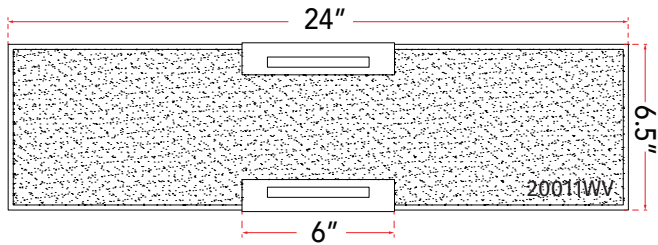

ABRA MODEL **20011WV-BN**

Curved glass panel LED vanity

FAMILY NAME **Allure**

UPC 00810035190122

Side Elevation

FIXTURE MATERIAL				FIXTURE DIMENSIONS IN INCHES										
Frame Material	Finishes Available	Diffuser Type	Diffuser Finish	Diameter	Height	o.a.h	Width	Length	Ext	Weight	ADA	Location	Rating	Compliance
Steel	BN-Brushed Nickel CH-Chrome	Glass	Frosted		6.5	6.5		24	3	9	Compliant	Wall Mount only	Damp Location	cETL
LAMPING										Compatible Dimmers		Junction Box Type		SUPPLIED
Lamp Type	Lamp qty	Wattage	Max Wattage	Base	Kelvin	CRI	Initial Lumen's	Delivered Lumen's	Voltage	Most Dimmers		Standard 4 x 4 Octagon Box		
LED	1	32w	32w	Solid State Module	3000k	90+	2720	1904 estimated	120v	SPECIAL NOTES				