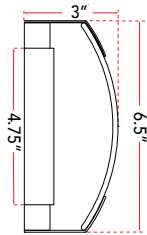

ABRA MODEL **20011WV-BN**

Curved glass panel LED vanity

FAMILY NAME **Allure**

UPC 00810035190122

Side Elevation

FIXTURE MATERIAL				FIXTURE DIMENSIONS IN INCHES										
Frame Material	Finishes Available	Diffuser Type	Diffuser Finish	Diameter	Height	o.a.h	Width	Length	Ext	Weight	ADA	Location	Rating	Compliance
Steel	BN-Brushed Nickel CH-Chrome	Glass	Frosted		6.5	6.5		24	3	9	Compliant	Wall Mount only	Damp Location	cETL
LAMPING										Compatible Dimmers		Junction Box Type		SUPPLIED
Lamp Type	Lamp qty	Wattage	Max Wattage	Base	Kelvin	CRI	Initial Lumen's	Delivered Lumen's	Voltage	Most Dimmers		Standard 4 x 4 Octagon Box		
LED	1	32w	32w	Solid State Module	3000k	90+	2720	1904 estimated	120v	SPECIAL NOTES				