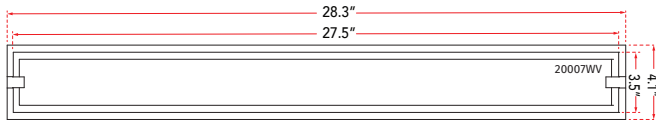

ABRA MODEL **20007WV-CH**

Curved Water Glass LED vanity

FAMILY NAME **Veil**

UPC 00810035190054

FIXTURE MATERIAL				FIXTURE DIMENSIONS IN INCHES										
Frame Material	Finishes Available	Diffuser Type	Diffuser Finish	Diameter	Height	o.a.h	Width	Length	Ext	Weight	ADA	Location	Rating	Compliance
Steel	CH-Chrome BN-Brushed Nickel	Glass	Water		2.6	4.1		28.3	2.88	9	Compliant	Wall Mount only	Damp Location	cETLus T-24
LAMPING										Compatible Dimmers	Junction Box Type	SUPPLIED		
Lamp Type	Lamp qty	Wattage	Max Wattage	Base	Kelvin	CRI	Initial Lumen's	Delivered Lumen's	Voltage	Most Dimmers	Standard 4 x 4 Octagon Box			
LED	1	32w	32w	Solid State Module	3000k	90+	2720	1904 estimated	120v					
SPECIAL NOTES														