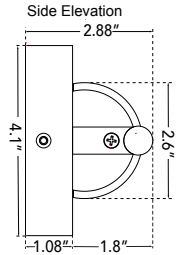

ABRA MODEL **20007WV-CH**

Curved Water Glass LED vanity

FAMILY NAME **Veil**

UPC 00810035190054

FIXTURE MATERIAL				FIXTURE DIMENSIONS IN INCHES										
Frame Material	Finishes Available	Diffuser Type	Diffuser Finish	Diameter	Height	o.a.h	Width	Length	Ext	Weight	ADA	Location	Rating	Compliance
Steel	CH-Chrome BN-Brushed Nickel	Glass	Water		2.6	4.1		28.3	2.88	9	Compliant	Wall Mount only	Damp Location	cETLus T-24
LAMPING										Compatible Dimmers	Junction Box Type	SUPPLIED		
Lamp Type	Lamp qty	Wattage	Max Wattage	Base	Kelvin	CRI	Initial Lumen's	Delivered Lumen's	Voltage	Most Dimmers	Standard 4 x 4 Octagon Box			
LED	1	32w	32w	Solid State Module	3000k	90+	2720	1904 estimated	120v					
SPECIAL NOTES														