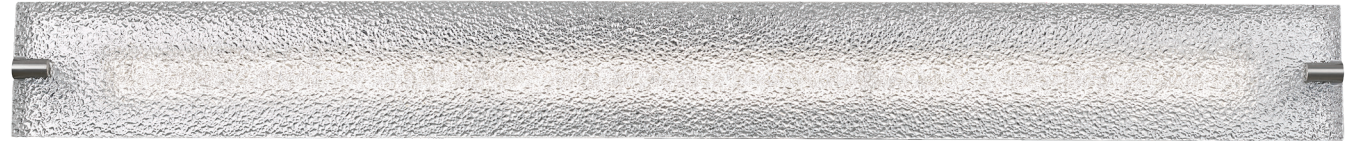

ABRA MODEL **20006WV-BN**

Flat Panel Water Glass LED Vanity

FAMILY NAME **Blaze**

UPC **00810035190023**

FIXTURE MATERIAL				FIXTURE DIMENSIONS IN INCHES										
Frame Material	Finishes Available	Diffuser Type	Diffuser Finish	Diameter	Height	o.a.h	Width	Length	Ext	Weight	ADA	Location	Rating	Compliance
Steel	BN-Brushed Nickel CH-Chrome	Glass	Water		3.5	4.1		40.2	2.4	23	Compliant	Wall Mount only	Damp Location	cETL T-24
LAMPING										Compatible Dimmers	Junction Box Type	SUPPLIED		
Lamp Type	Lamp qty	Wattage	Max Wattage	Base	Kelvin	CRI	Initial Lumen's	Delivered Lumen's	Voltage	Most Dimmers	Standard 4 x 4 Octagon Box			
LED	1	48w	48w	Solid State Module	3000k	90+	4080	2856 estimated	120v	SPECIAL NOTES				