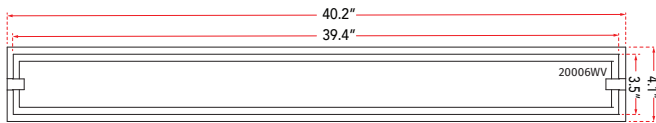

ABRA MODEL **20006WV-BN**

Flat Panel Water Glass LED Vanity

FAMILY NAME **Blaze**

UPC **00810035190023**

FIXTURE MATERIAL				FIXTURE DIMENSIONS IN INCHES										
Frame Material	Finishes Available	Diffuser Type	Diffuser Finish	Diameter	Height	o.a.h	Width	Length	Ext	Weight	ADA	Location	Rating	Compliance
Steel	BN-Brushed Nickel CH-Chrome	Glass	Water		3.5	4.1		40.2	2.4	23	Compliant	Wall Mount only	Damp Location	cETL T-24
LAMPING										Compatible Dimmers	Junction Box Type	SUPPLIED		
Lamp Type	Lamp qty	Wattage	Max Wattage	Base	Kelvin	CRI	Initial Lumen's	Delivered Lumen's	Voltage	Most Dimmers	Standard 4 x 4 Octagon Box			
LED	1	48w	48w	Solid State Module	3000k	90+	4080	2856 estimated	120v	SPECIAL NOTES				