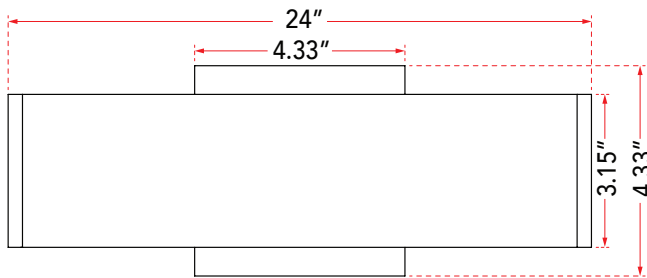

ABRA MODEL **20002WV-BA**

Up-Down Light 24" LED Vanity-Wall Bar

FAMILY NAME **Slim**

UPC **00858083007061**

FIXTURE MATERIAL				FIXTURE DIMENSIONS IN INCHES										
Frame Material	Finishes Available	Diffuser Type	Diffuser Finish	Diameter	Height	o.a.h	Width	Length	Ext	Weight	ADA	Location	Rating	Compliance
Aluminum	BA-Brushed Aluminum BB-Brushed Bronze	Acrylic	White		3.15	4.33	0.6	24	2	5.5	Compliant	Wall Mount only	Damp Location	cETL
LAMPING										Compatible Dimmers		Junction Box Type		SUPPLIED
Lamp Type	Lamp qty	Wattage	Max Wattage	Base	Kelvin	CRI	Initial Lumen's	Delivered Lumen's	Voltage	ELV		Standard 4 x 4 Octagon Box		
LED	2	12w	24w	Solid State Module	3000k	90+	2040	1428 estimated	120v	SPECIAL NOTES				