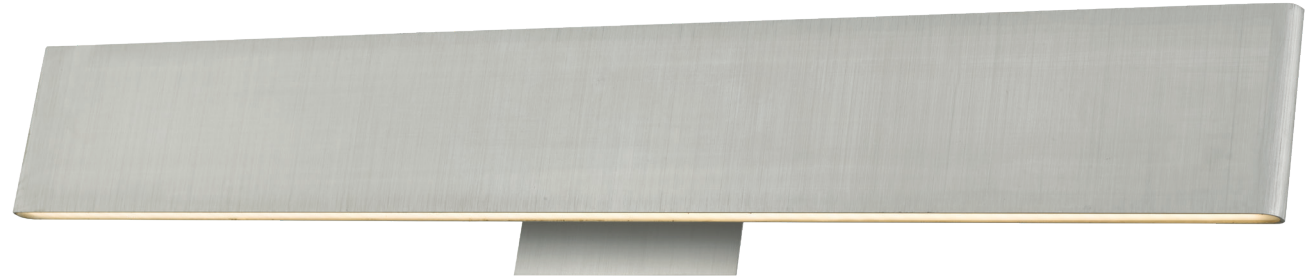

ABRA MODEL **20002WV-BA**

Up-Down Light 24" LED Vanity-Wall Bar

FAMILY NAME **Slim**

UPC **00858083007061**

FIXTURE MATERIAL				FIXTURE DIMENSIONS IN INCHES										
Frame Material	Finishes Available	Diffuser Type	Diffuser Finish	Diameter	Height	o.a.h	Width	Length	Ext	Weight	ADA	Location	Rating	Compliance
Aluminum	BA-Brushed Aluminum BB-Brushed Bronze	Acrylic	White		3.15	4.33	0.6	24	2	5.5	Compliant	Wall Mount only	Damp Location	cETL
LAMPING										Compatible Dimmers		Junction Box Type		SUPPLIED
Lamp Type	Lamp qty	Wattage	Max Wattage	Base	Kelvin	CRI	Initial Lumen's	Delivered Lumen's	Voltage	ELV		Standard 4 x 4 Octagon Box		
LED	2	12w	24w	Solid State Module	3000k	90+	2040	1428 estimated	120v	SPECIAL NOTES				