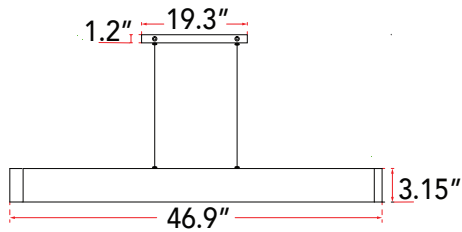

ABRA MODEL **10096PN-BA**

**47" Cable Suspended LED Pendant with Up-Down Light**

FAMILY NAME **Slim**

UPC **00858083007023**

FIXTURE MATERIAL				FIXTURE DIMENSIONS IN INCHES										
Frame Material	Finishes Available	Diffuser Type	Diffuser Finish	Diameter	Height	o.a.h	Width	Length	Ext	Weight	ADA	Location	Rating	Compliance
Aluminum	BA-Brushed Aluminum BB-Brushed Bronze	Acrylic	White		3.15	12 to 120	0.6	47		15		Ceiling Mount only	Damp Location	cETL T-24
LAMPING										Compatible Dimmers		Junction Box Type		SUPPLIED
Lamp Type	Lamp qty	Wattage	Max Wattage	Base	Kelvin	CRI	Initial Lumen's	Delivered Lumen's	Voltage	ELV		Standard 4 x 4 Octagon Box		10ft Cable
LED	2	6+24w	30w	Solid State Module	3000k	90+	2550	1785 estimated	120v	SPECIAL NOTES				