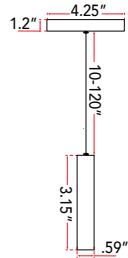

ABRA MODEL **10096PN-BA**

**47" Cable Suspended LED Pendant with Up-Down Light**

FAMILY NAME **Slim**

UPC **00858083007023**

FIXTURE MATERIAL				FIXTURE DIMENSIONS IN INCHES										
Frame Material	Finishes Available	Diffuser Type	Diffuser Finish	Diameter	Height	o.a.h	Width	Length	Ext	Weight	ADA	Location	Rating	Compliance
Aluminum	BA-Brushed Aluminum BB-Brushed Bronze	Acrylic	White		3.15	12 to 120	0.6	47		15		Ceiling Mount only	Damp Location	cETL T-24
LAMPING										Compatible Dimmers		Junction Box Type		SUPPLIED
Lamp Type	Lamp qty	Wattage	Max Wattage	Base	Kelvin	CRI	Initial Lumen's	Delivered Lumen's	Voltage	ELV		Standard 4 x 4 Octagon Box		10ft Cable
LED	2	6+24w	30w	Solid State Module	3000k	90+	2550	1785 estimated	120v	SPECIAL NOTES				