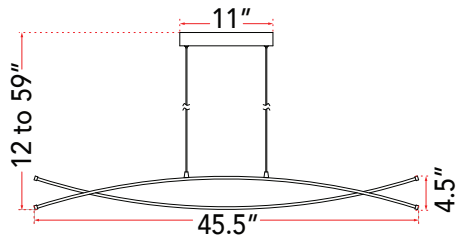

ABRA MODEL **10016PN-BN**

Crossed Frame Pendant

FAMILY NAME **Wishbone**

UPC **00858083007887**

FIXTURE MATERIAL				FIXTURE DIMENSIONS IN INCHES										
Frame Material	Finishes Available	Diffuser Type	Diffuser Finish	Diameter	Height	o.a.h	Width	Length	Ext	Weight	ADA	Location	Rating	Compliance
Steel	BN-Brushed Nickel SG-Soft Gold	Acrylic	White		4.5	12 to 120	2.2	45.5				Ceiling Mount only	Damp Location	cETL
LAMPING										Compatible Dimmers		Junction Box Type		SUPPLIED
Lamp Type	Lamp qty	Wattage	Max Wattage	Base	Kelvin	CRI	Initial Lumen's	Delivered Lumen's	Voltage	ELV		Standard 4 x 4 Octagon Box		6ft Cable
LED	3	18w	54w	Solid State Module	3000k	90+	4590	3213 estimated	120v	SPECIAL NOTES				