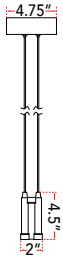

ABRA MODEL **10016PN-BN**

Crossed Frame Pendant

FAMILY NAME **Wishbone**

UPC **00858083007887**

FIXTURE MATERIAL				FIXTURE DIMENSIONS IN INCHES										
Frame Material	Finishes Available	Diffuser Type	Diffuser Finish	Diameter	Height	o.a.h	Width	Length	Ext	Weight	ADA	Location	Rating	Compliance
Steel	BN-Brushed Nickel SG-Soft Gold	Acrylic	White		4.5	12 to 120	2.2	45.5				Ceiling Mount only	Damp Location	cETL
LAMPING										Compatible Dimmers		Junction Box Type		SUPPLIED
Lamp Type	Lamp qty	Wattage	Max Wattage	Base	Kelvin	CRI	Initial Lumen's	Delivered Lumen's	Voltage	ELV		Standard 4 x 4 Octagon Box		6ft Cable
LED	3	18w	54w	Solid State Module	3000k	90+	4590	3213 estimated	120v	SPECIAL NOTES				