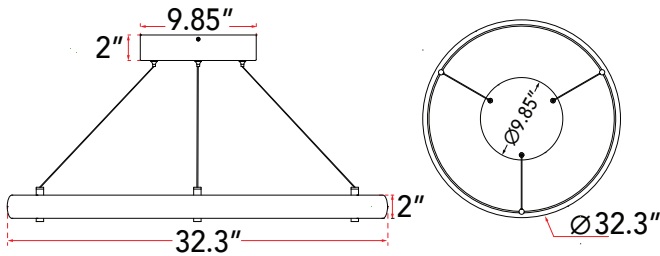

ABRA MODEL **10008PN-BZ**

**Medium Ring Pendant**

FAMILY NAME **Sling**

UPC **00858083007863**

FIXTURE MATERIAL				FIXTURE DIMENSIONS IN INCHES										
Frame Material	Finishes Available	Diffuser Type	Diffuser Finish	Diameter	Height	o.a.h	Width	Length	Ext	Weight	ADA	Location	Rating	Compliance
Aluminum	BZ-Bronze TS-Titanium Silver	Acrylic	White	32.3	2	12 to 120	0.5	12		22		Ceiling Mount only	Damp Location	cETL
LAMPING										Compatible Dimmers		Junction Box Type		SUPPLIED
Lamp Type	Lamp qty	Wattage	Max Wattage	Base	Kelvin	CRI	Initial Lumen's	Delivered Lumen's	Voltage	ELV		Standard 4 x 4 Octagon Box		10ft Cable
LED	1	76.5w	76.5w	Solid State Module	3000k	90+	6502.5	4552 estimated	120v	SPECIAL NOTES				