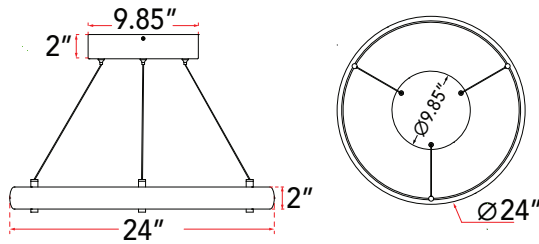

ABRA MODEL **10007PN-TS**

Small Ring Pendant

FAMILY NAME **Sling**

UPC **00858083007856**

FIXTURE MATERIAL				FIXTURE DIMENSIONS IN INCHES										
Frame Material	Finishes Available	Diffuser Type	Diffuser Finish	Diameter	Height	o.a.h	Width	Length	Ext	Weight	ADA	Location	Rating	Compliance
Aluminum	TS-Titanium Silver BZ-Bronze	Acrylic	White	24	2	12 to 120	0.5	12		16		Ceiling Mount only	Damp Location	cETL
LAMPING										Compatible Dimmers		Junction Box Type		SUPPLIED
Lamp Type	Lamp qty	Wattage	Max Wattage	Base	Kelvin	CRI	Initial Lumen's	Delivered Lumen's	Voltage	ELV		Standard 4 x 4 Octagon Box		10ft Cable
LED	1	55w	55w	Solid State Module	3000k	90+	4675	3273 estimated	120v	SPECIAL NOTES				