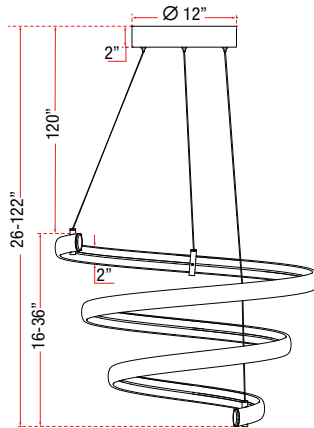

**ABRA MODEL** 10005PN-TS

**Oval Spring Pendant**

**FAMILY NAME** Slings

**UPC** 00858083007832

FIXTURE MATERIAL				FIXTURE DIMENSIONS IN INCHES										
Frame Material	Finishes Available	Diffuser Type	Diffuser Finish	Diameter	Height	o.a.h	Width	Length	Ext	Weight	ADA	Location	Rating	Compliance
Aluminum	TS-Titanium Silver BZ-Bronze	Acrylic	White	31.5	3.54	11 to 120	0.6	46.9		32		Ceiling Mount only	Dry Location	cETL
LAMPING										Compatible Dimmers		Junction Box Type		SUPPLIED
Lamp Type	Lamp qty	Wattage	Max Wattage	Base	Kelvin	CRI	Initial Lumen's	Delivered Lumen's	Voltage	ELV		Standard 4 x 4 Octagon Box		10ft Cable
LED	1	160w	160w	Solid State Module	3000k	90+	13600	9520 estimated	120v	SPECIAL NOTES				