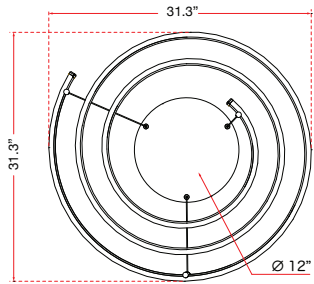

**ABRA MODEL** 10005PN-TS

**Oval Spring Pendant**

**FAMILY NAME** Slings

**UPC** 00858083007832

FIXTURE MATERIAL				FIXTURE DIMENSIONS IN INCHES										
Frame Material	Finishes Available	Diffuser Type	Diffuser Finish	Diameter	Height	o.a.h	Width	Length	Ext	Weight	ADA	Location	Rating	Compliance
Aluminum	TS-Titanium Silver BZ-Bronze	Acrylic	White	31.5	3.54	11 to 120	0.6	46.9		32		Ceiling Mount only	Dry Location	cETL
LAMPING										Compatible Dimmers		Junction Box Type		SUPPLIED
Lamp Type	Lamp qty	Wattage	Max Wattage	Base	Kelvin	CRI	Initial Lumen's	Delivered Lumen's	Voltage	ELV		Standard 4 x 4 Octagon Box		10ft Cable
LED	1	160w	160w	Solid State Module	3000k	90+	13600	9520 estimated	120v	SPECIAL NOTES				